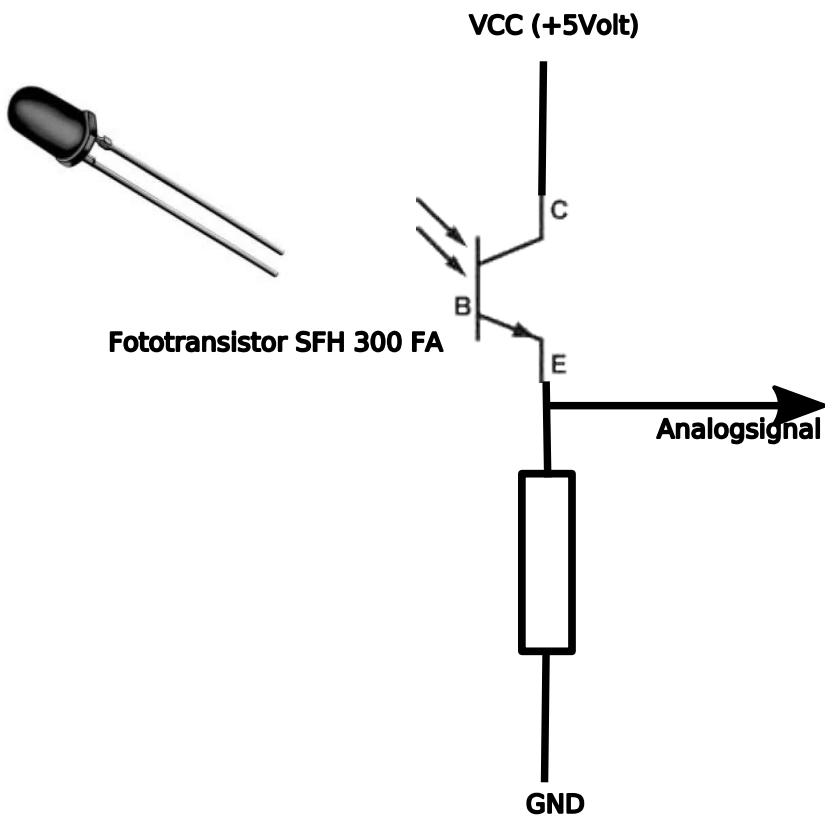

Soccer Ballsensor

+5V (schaltbar)
GND (Masse)
Signal